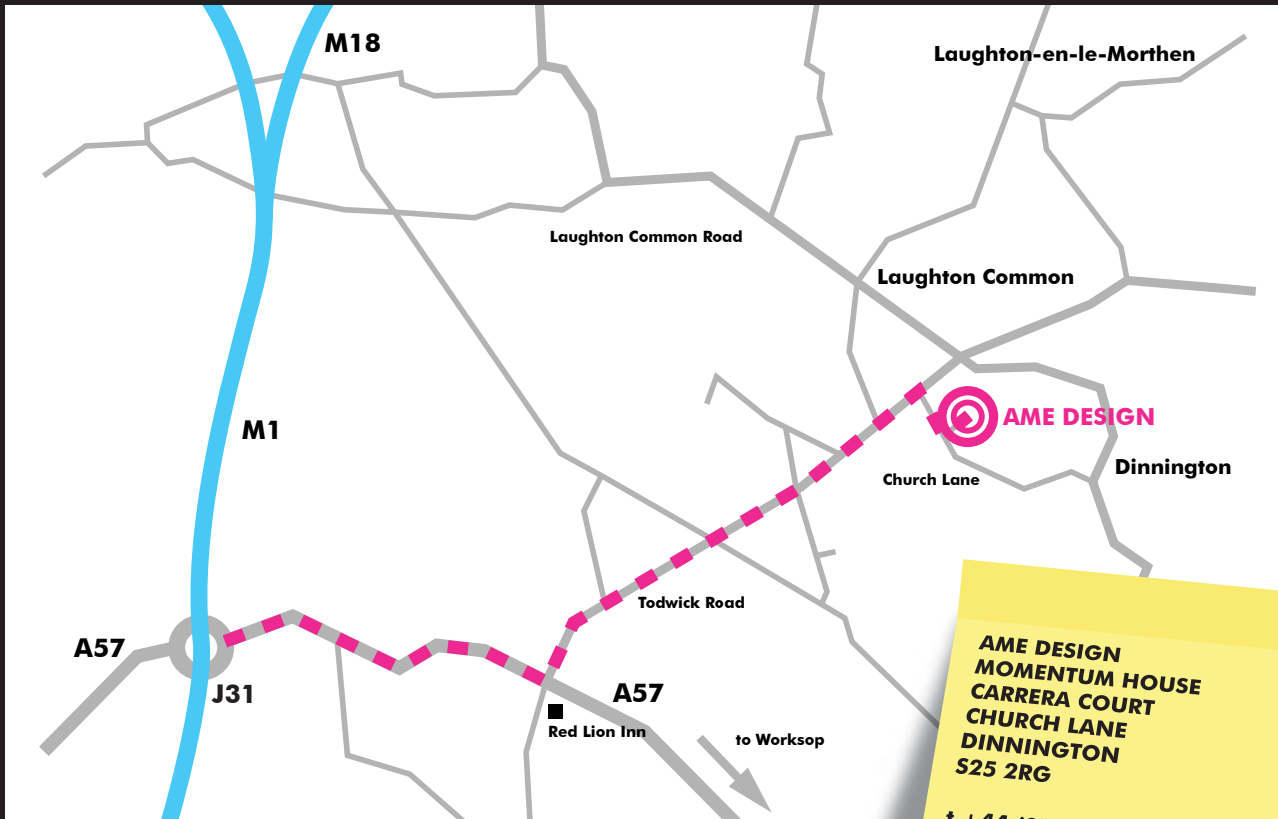

## MAP + DIRECTIONS

AME DESIGN  
MOMENTUM HOUSE  
CARRERA COURT  
CHURCH LANE  
DINNINGTON  
S25 2RG

t +44 (0)1909 550999  
f +44 (0)1909 550888

WWW.AME-DESIGN.CO.UK  
INFO@AME-DESIGN.CO.UK

LEAVE M1 AT JUNCTION 31

A57 WORKSOP

TURN LEFT AT THE RED LION INN

PROCEED ALONG TODWICK ROAD

TURN RIGHT ONTO CHURCH LANE

TAKE THE FIRST LEFT INTO CARRERA COURT

YOU HAVE ARRIVED AT MOMENTUM HOUSE